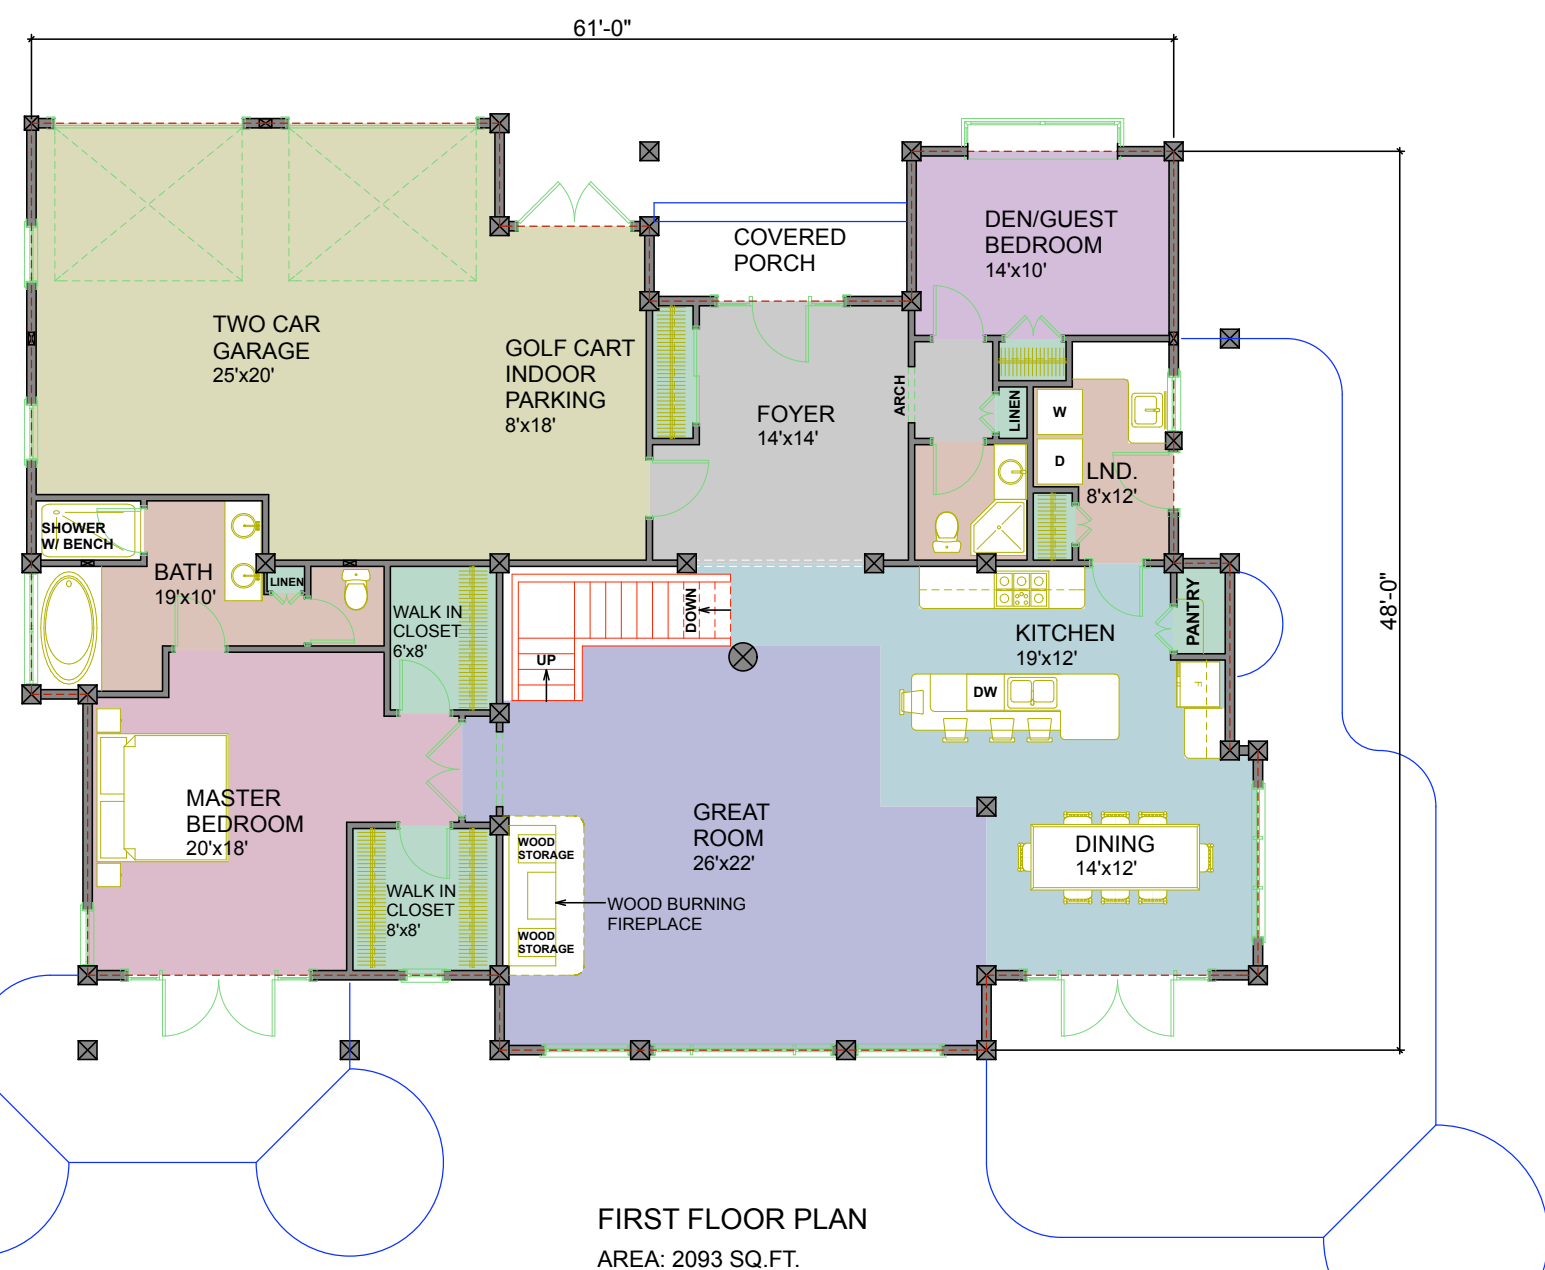

SECOND FLOOR PLAN
AREA: 1432 SQ. FT.

ASPEN GLEN

3525 SQ. FT 327.5 SQ. M.

FIRST FLOOR PLAN
AREA: 2093 SQ.FT.